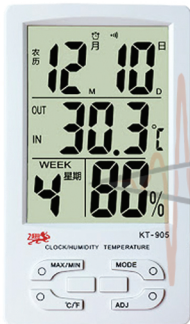

KT-905

IN-OUTDOOR THERMOMETER
WITH INDOOR HYGRO

- Jumbo LCD display
- Memory to store/recall the max /min temperature & humidity values
- Temperature in °C or °F switchable
- Low power consumption design
- With back stand and hanging hole

Technical specifications

Temperature:

Indoor: -10°C~50°C (14°F~122°F)

Outdoor: -50°C~70°C (-58°F~158°F)

Resolution: 0.1°C / 0.1°F

Accuracy: ±1°C / 2°F

Humidity:

10%RH ~99%RH, ±5%RH

Battery: 1.5Vx1 AAA size

Dimensions: 150x88x24mm

LCD size: 66x92mm

Weight: 200g approx.

+982165565901

+982144584619

+989034119385

پتروفرهان گستر جنوب