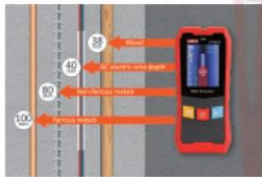

NEW UT387 Series Wall Scanners **UNI-T®**

The new UT387 series wall scanners used to detect a variety of objects behind the wall, designed with multiple measurement modes and additional functions to conveniently measure distance and wood moisture. It is widely used in home renovation, home improvement, and DIY projects.

2.4 inch color screen

voice broadcast

Li-ion battery

Auto power off

Multiple measurement modes

UT387E

UT387LM

UT387S