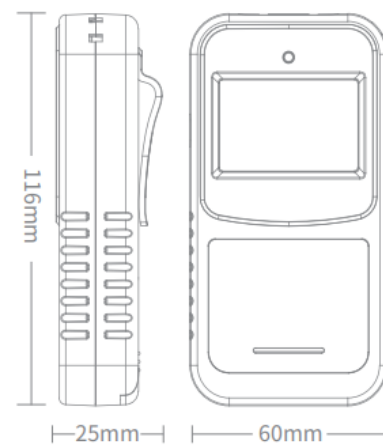

## Technical Parameters

<b>Detector:</b>	Energy compensation type GM counter tube		
<b>Measuring range:</b>	Dose rate: 0.1μSv/h~10mSv/h Dosage: 0.00μSv~1000Sv	<b>Sensitivity:</b>	>1cps/μSv/h (relative to 60Co)
<b>Energy response:</b>	48keV~1.5MeV	<b>Relative error:</b>	<5% (at 1mSv/h)
<b>Power supply:</b>	3*AAA batteries	<b>Power consumption:</b>	<60mW
<b>Temperature characteristics:</b>	-10℃~+50℃	<b>Weight:</b>	≤200g( Include 3*AAA batteries)

Dimensions:116\*60\*25(mm)