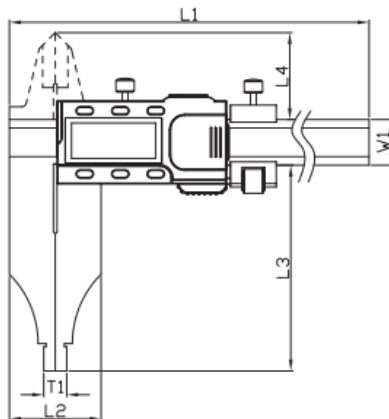

IP65 Water-Proof Heavy Duty Digital Caliper with inductive measuring system

高防护，可靠性更好
High protection, reliable

- * 电感测量系统
- * IP65防护等级，确保卡尺在恶劣的环境中也能可靠工作
- * 3V锂电池CR2032，电池寿命>1年
- * 带SPC数据接口
- * 内置无线传输(可选择)
- * 带微调装置
- * 圆弧型内测量面

- * Inductive measurement system
- * IP65 protection grade, caliper can work reliably in hard environment
- * 3V lithium battery CR2032, battery life > 1 year
- * SPC data output
- * Built in wireless transmission(optional)
- * Provided with a fine-adjustment carriage
- * Round measuring faces
- * SET button for preset function

单位: mm

	L1	L2	L2(A,B)	L3	L3(A,B)	L4	W1	T1
0-300(12")	445	40	40	90	90	38	20	10(0.5")
0-500(20")	670		52		150	60	24	20
0-600(24")	770	44		100			24	20(0.8")
0-1000(40")	1210	46	60	125	150	63	30	20(0.8")

货号 Item	规格 SPEC	分辨率 Resolution	精度(公差带) Accuracy(Tolerance Range)
CDE910-300	0-300mm/0-12"	0.01mm/0.0005"	0.03mm/0.0015"
CDE920-600/CDE920W-600	0-600mm/0-24"	0.01mm/0.0005"	0.05mm/0.002"
CDE930-1000/CDE930W-1000	0-1000mm/0-40"	0.01mm/0.0005"	0.06mm/0.0025"
CDE910A-300	0-300mm/0-12"	0.01mm/0.0005"	0.03mm/0.0015"
CDE920A-500/CDE920AW-500	0-500mm/0-20"	0.01mm/0.0005"	0.05mm/0.002"
CDE930A-1000/CDE930AW-1000	0-1000mm/0-40"	0.01mm/0.0005"	0.06mm/0.0025"
CDE910B-300	0-300mm/0-12"	0.01mm/0.0005"	0.03mm/0.0015"
CDE920B-500/CDE920BW-600	0-500mm/0-20"	0.01mm/0.0005"	0.05mm/0.002"
CDE930B-1000/CDE930BW-1000	0-1000mm/0-40"	0.01mm/0.0005"	0.06mm/0.0025"